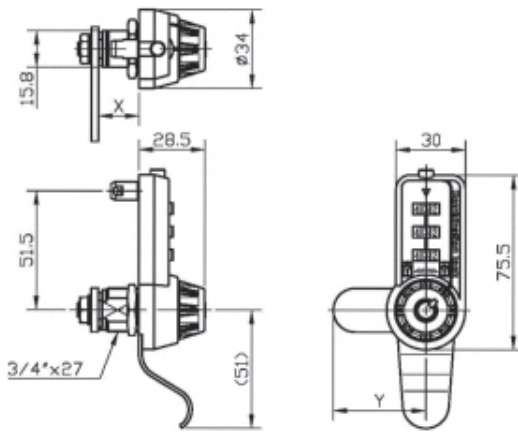

## CM-7440 COMBINATION LOCK

The CM-7440 Combination Lock is extremely robust and reliable. With no batteries required, the lock units are simple to install and require little to no maintenance. The perfect locker lock for private use, having the security of 1,000 possible combinations.

### TECHNICAL SPECIFICATONS

LOCK CODE	LOCK NAME
LKKW 7440CM	CM-7440 Combination Lock