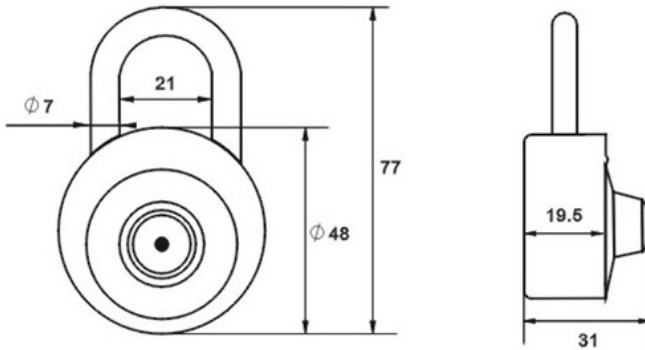

op

CM-7 COMBINATION PADLOCK

The CM-7 Combination Padlock is a simple 3-digit round combination lock. The perfect lock for low-security private locker use (ie. school or workplace), with keyless convenience and the option for a master key for emergency opening.

TECHNICAL SPECIFICATONS

LOCK CODE	LOCK NAME
LKTP 0007CM	CM-7 Combination Padlock